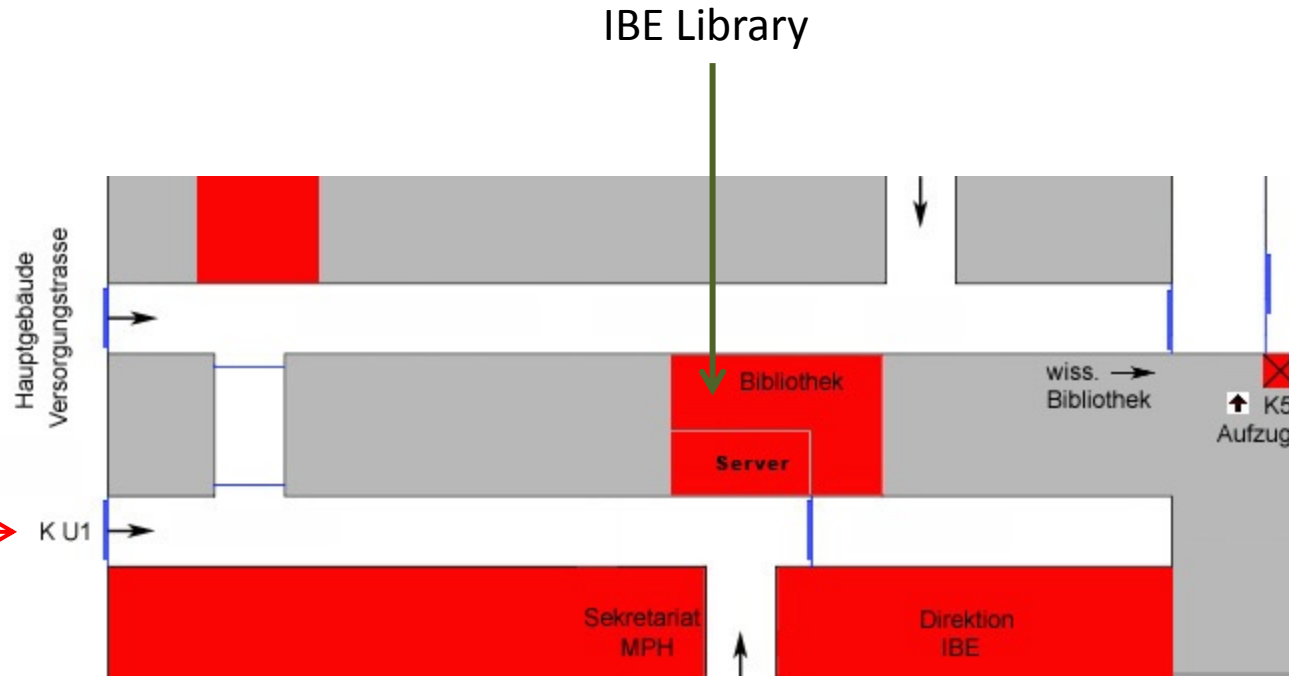

How to get to the different course rooms – Overview Klinikum Großhadern

Besucherstrasse/Patientenstrasse/Versorgungsstrasse

detailed
view on
the next
page

Bus stop
Klinikum
Grosshadern
Ost

Marchioninstr 17

Subway stop

Lageplan Zentrum für Unterricht und Studium (ZeUS) Großhadern

Hörsaaltrakt, level K O1

7K-01-651

Besucherstrasse

IBE Library, Level K U1

Entrance from:
Besucherstrasse (2 levels down)
Patientenstrasse (1 level down)
Versorgungsstrasse (same level)

Entrance from outside
(same level)

Room K5 (back up for afternoon session on Wed 8 Feb.)

Afternoon session
On Wed, Feb 8