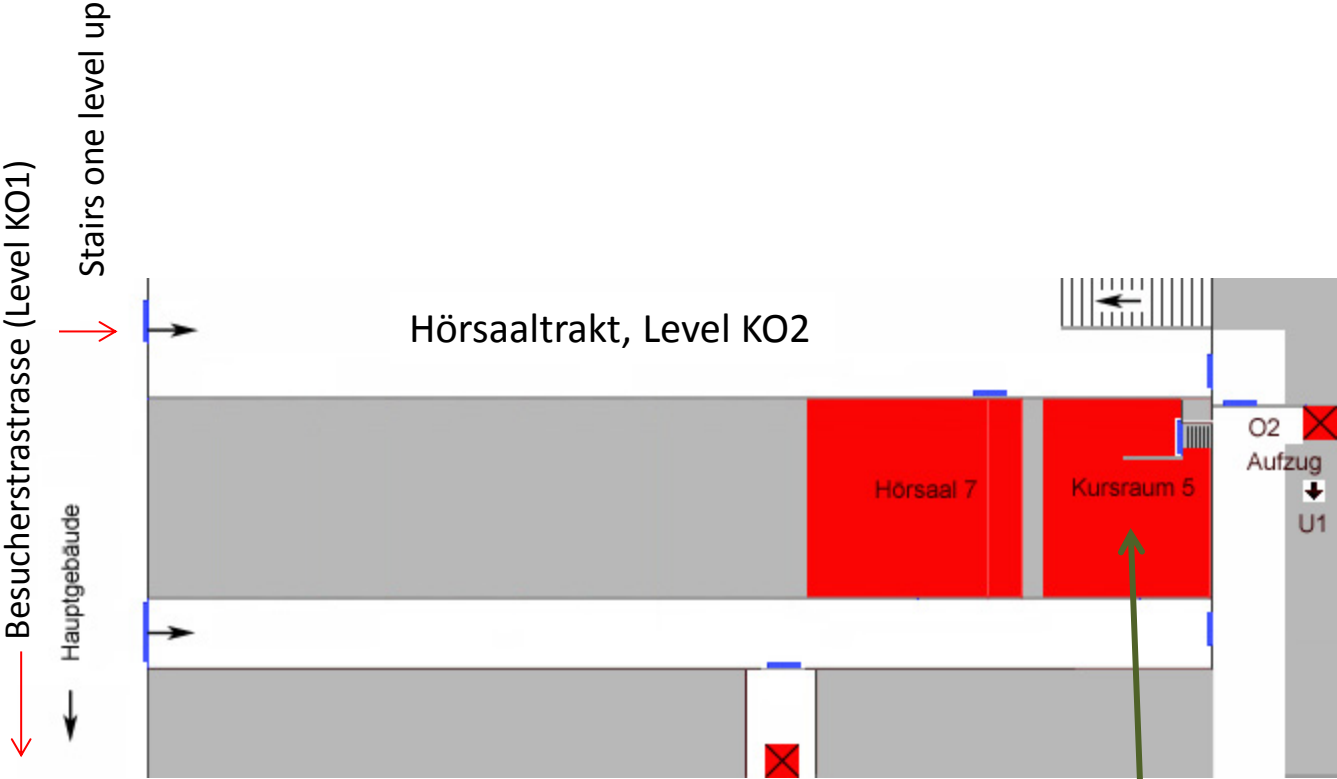

Subway stop

Lageplan Zentrum für Unterricht und Studium (ZeUS) Großhadern

Hörsaaltrakt, level K O1

7K-01-651

Besucherstrasse

IBE Library, Level K U1

Entrance from:
Besucherstrasse (2 levels down)
Patientenstrasse (1 level down)
Versorgungsstrasse (same level)

Entrance from outside
(same level)

Room K5 (back up for afternoon session on Wed 8 Feb.)

Afternoon session
On Wed, Feb 8