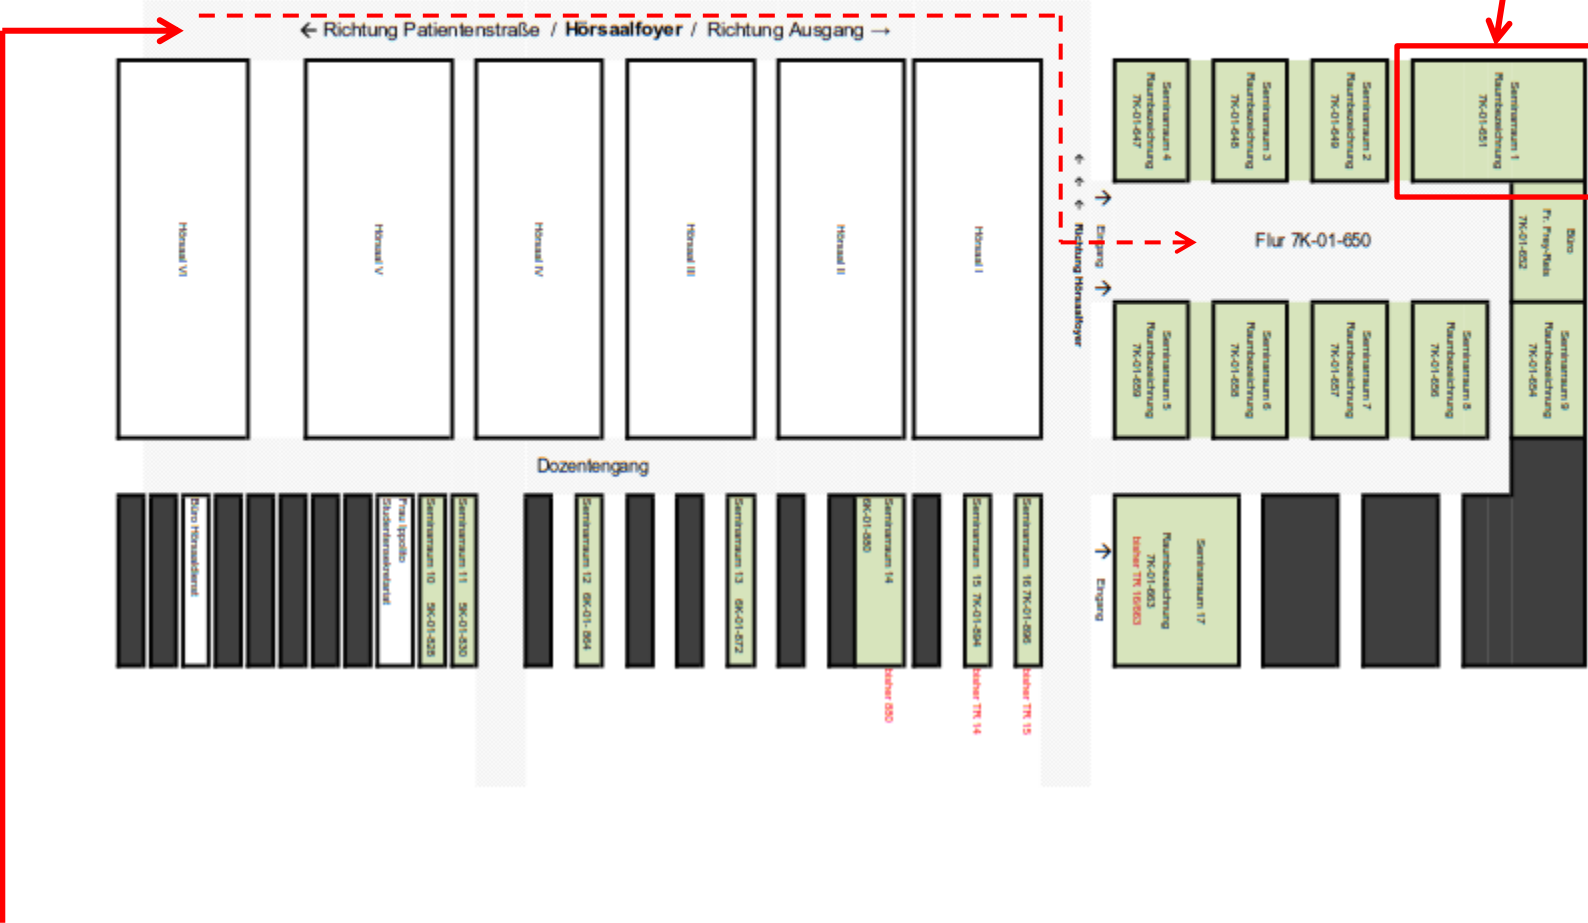

How to get to the different course rooms – Overview Klinikum Großhadern

Besucherstrasse/Patientenstrasse/Versorgungsstrasse

detailed
view on
the next
page

Bus stop
Klinikum
Grosshadern
Ost

Marchioninstr 17

Subway stop

Lageplan Zentrum für Unterricht und Studium (ZeUS) Großhadern

Hörsaaltrakt, level K O1

7K-01-651

Besucherstrasse

IBE Library, Level K U1

Entrance from:
Besucherstrasse (2 levels down)
Patientenstrasse (1 level down)
Versorgungsstrasse (same level)

Entrance from outside
(same level)

Room K5 (back up for afternoon session on Wed 8 Feb.)

Afternoon session
On Wed, Feb 8