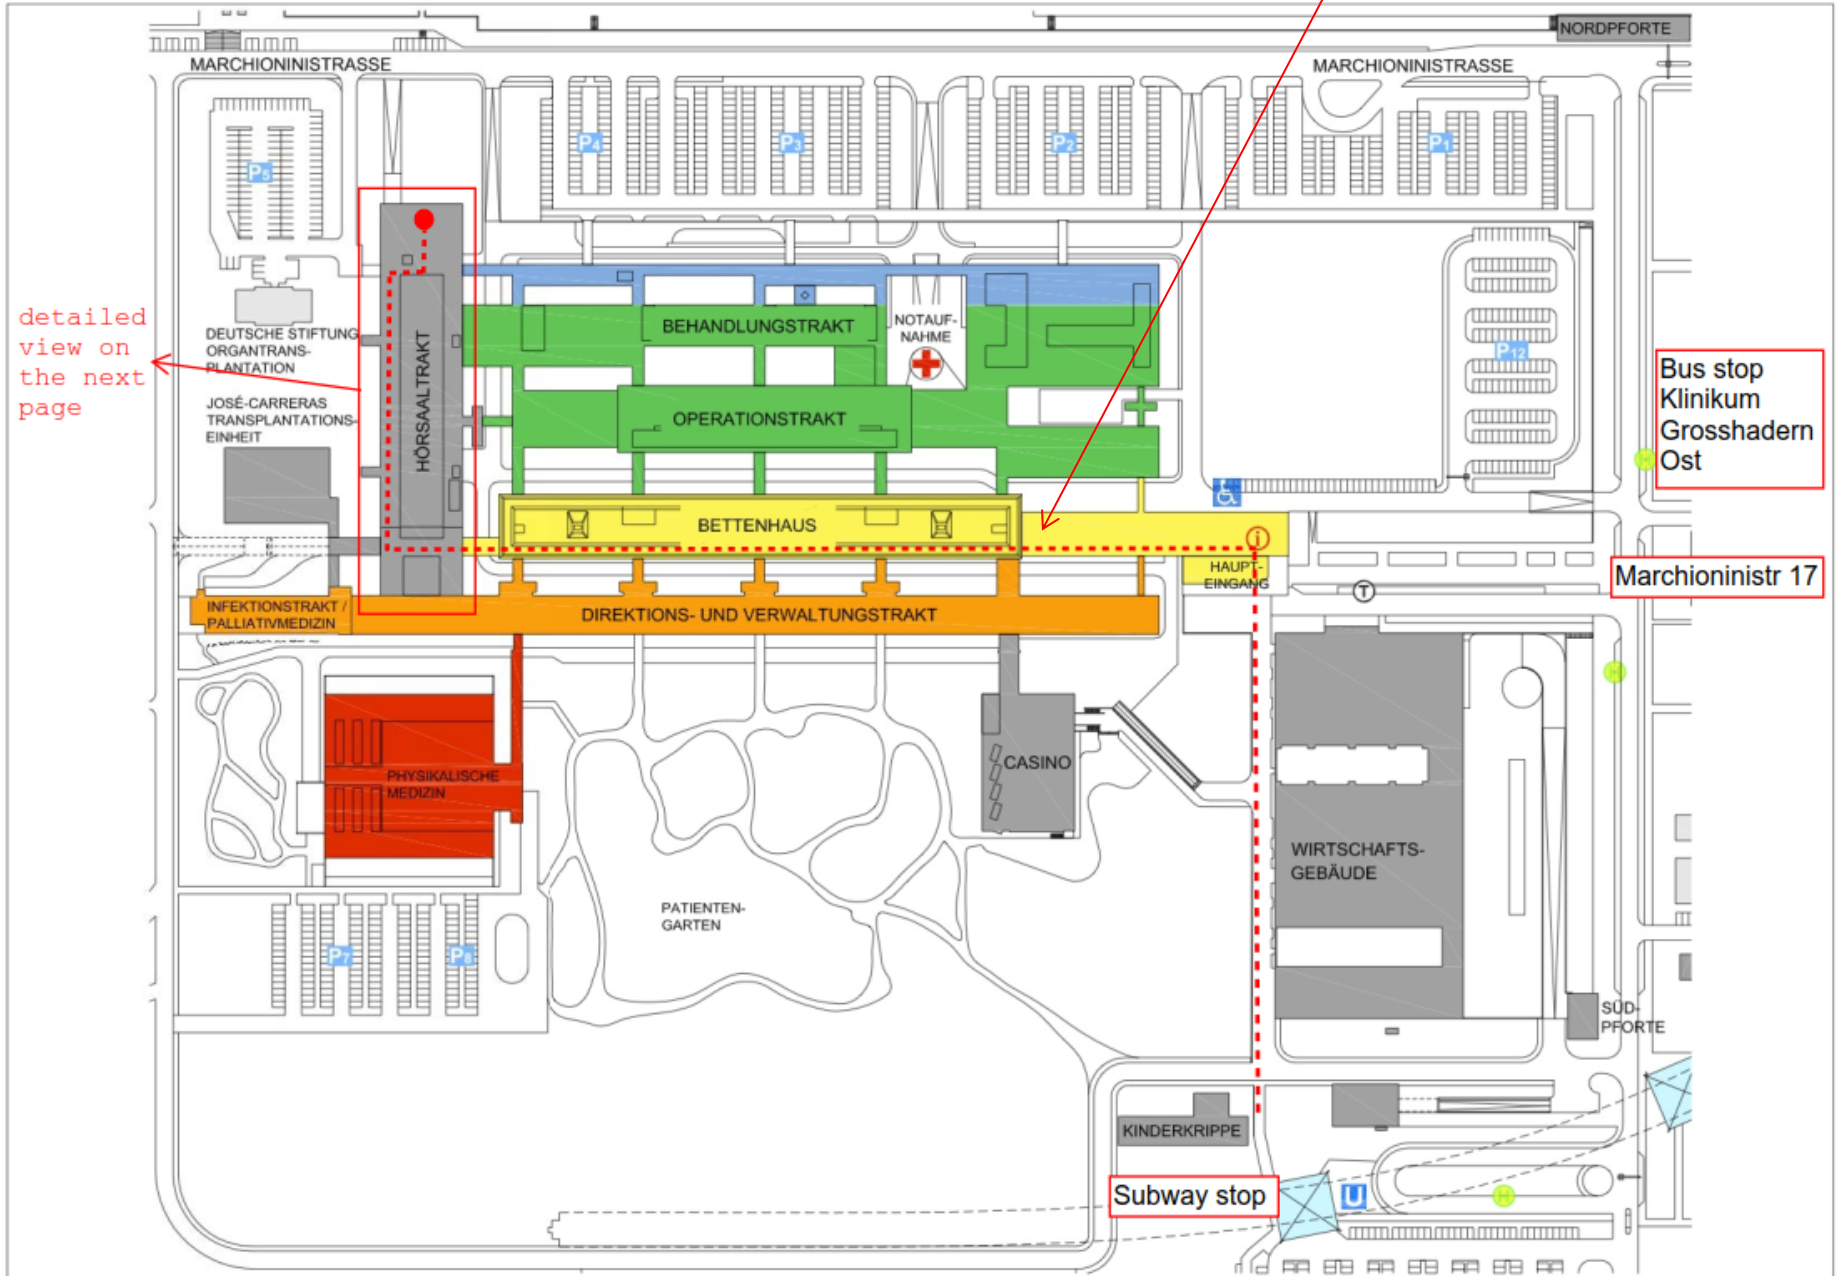

How to get to the different course rooms – Overview Klinikum Großhadern

Besucherstrasse/Patientenstrasse/Versorgungsstrasse

detailed
view on
the next
page

Bus stop
Klinikum
Grosshadern
Ost

Marchioninstr 17

Subway stop

Lageplan Zentrum für Unterricht und Studium (ZeUS) Großhadern

Hörsaaltrakt, level K O1

7K-01-651

Besucherstrasse

IBE Library, Level K U1

Entrance from:
Besucherstrasse (2 levels down)
Patientenstrasse (1 level down)
Versorgungsstrasse (same level)

Entrance from outside
(same level)

Room K5 (back up for afternoon session on Wed 8 Feb.)

Afternoon session
On Wed, Feb 8